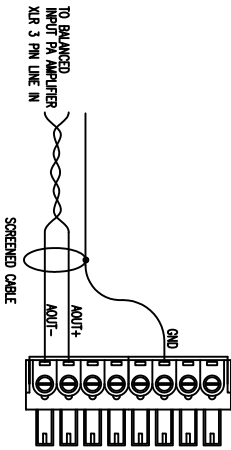

# UAI-3B1 REAR PANEL

## 550 CONTROLLER USAGE

## SINGLE ENDED PA AMPLIFIER USAGE

## BALANCED PA AMPLIFIER USAGE

3RD ANGLE PROJECTION

UNLESS OTHERWISE SPECIFIED: DIMENSIONS ARE IN MILLIMETRES  
 DECIMALS ± 0.05  
 ANGLES ± 0.5°

FIRST USE & REVISION NOTES		DATE	INIT
1.			

<b>JACQUES ELECTRONICS</b>			
UNIVERSAL AUDIO INTERFACE			
WIRING DETAILS			
SIZE	ADAPTED FROM	REVISION	SCALE
A3		0	N/A
DATE	DRAWN:	CHECKED:	SHEET
22-10-2007	M. JONES		1 OF 1
PART No. 51196 WIR-0			