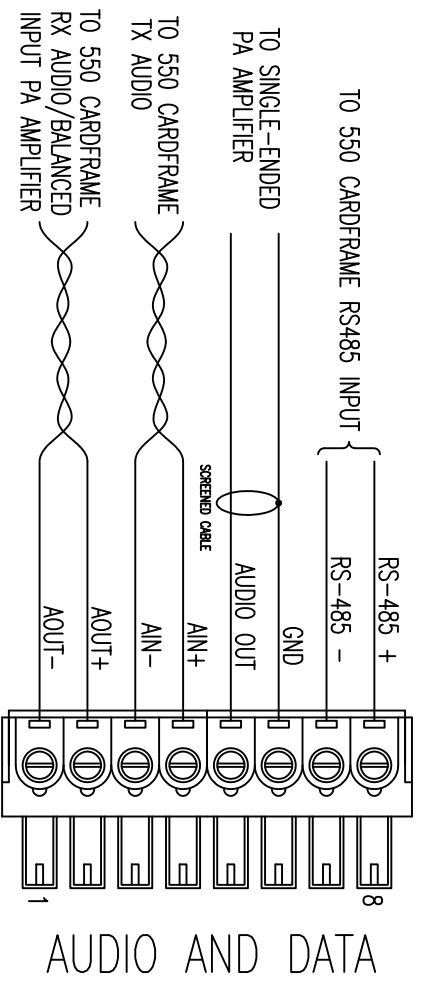

# UAI-3B1 REAR PANEL

## 550 CONTROLLER USAGE

## SINGLE ENDED PA AMPLIFIER USAGE

## BALANCED PA AMPLIFIER USAGE

3RD ANGLE PROJECTION

UNLESS OTHERWISE SPECIFIED: DIMENSIONS ARE IN MILLIMETRES  
 DECIMALS ± 0.05  
 ANGLES ± 0.5°

FIRST USE & REVISION NOTES		DATE	INIT
1.			

<b>JACQUES ELECTRONICS</b>			
UNIVERSAL AUDIO INTERFACE			
WIRING DETAILS			
SIZE	ADAPTED FROM	REVISION	SCALE
A3		0	N/A
DATE	DRAWN:	CHECKED:	SHEET
22-10-2007	M. JONES		1 OF 1
PART No. 51196 WIR-0			