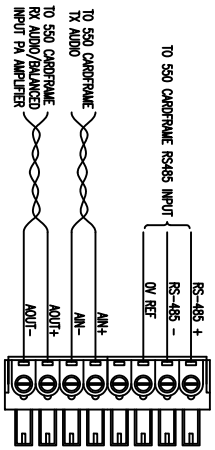

## 550 CONTROLLER USAGE

## SINGLE ENDED PA AMPLIFIER USAGE

## BALANCED PA AMPLIFIER USAGE

3RD ANGLE PROJECTION

UNLESS OTHERWISE SPECIFIED: DIMENSIONS ARE IN MILLIMETRES  
 DECIMALS ± 0.05  
 ANGLES ± 0.5°

FIRST USE & REVISION NOTES		DATE	INIT
1.			

<b>JACQUES ELECTRONICS</b>			
UNIVERSAL AUDIO INTERFACE			
WIRING DETAILS			
SIZE	ADAPTED FROM	REVISION	SCALE
A3		0	N/A
DATE	DRAWN:	CHECKED:	SHEET
22-10-2007	M. JONES		1 OF 1
PART No. 51196 WIR-0			