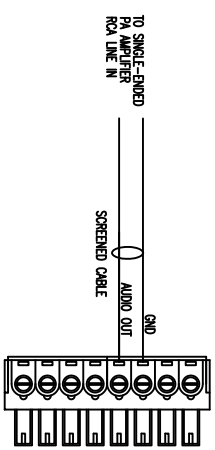

## 550 CONTROLLER USAGE

## SINGLE ENDED PA AMPLIFIER USAGE

## BALANCED PA AMPLIFIER USAGE

3RD ANGLE PROJECTION

UNLESS OTHERWISE SPECIFIED: DIMENSIONS ARE IN MILLIMETRES  
 DECIMALS ± 0.05  
 ANGLES ± 0.5°

FIRST USE & REVISION NOTES		DATE	INIT
1.			

<b>JACQUES ELECTRONICS</b>			
UNIVERSAL AUDIO INTERFACE			
WIRING DETAILS			
SIZE	ADAPTED FROM	REVISION	SCALE
A3		0	N/A
DATE	DRAWN:	CHECKED:	SHEET
22-10-2007	M. JONES		1 OF 1
PART No. 51196 WIR-0			