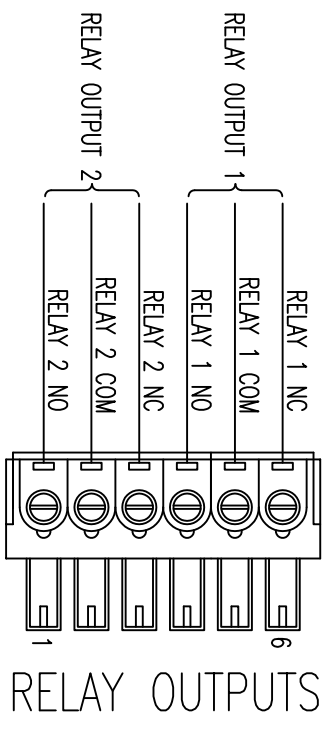

# UAI-3B1 REAR PANEL

## 550 CONTROLLER USAGE

## SINGLE ENDED PA AMPLIFIER USAGE

## BALANCED PA AMPLIFIER USAGE

3RD ANGLE PROJECTION

UNLESS OTHERWISE SPECIFIED: DIMENSIONS ARE IN MILLIMETRES  
 DECIMALS ± 0.05  
 ANGLES ± 0.5°

FIRST USE & REVISION NOTES		DATE	INIT
1.			

<b>JACQUES ELECTRONICS</b>			
UNIVERSAL AUDIO INTERFACE			
WIRING DETAILS			
SIZE	ADAPTED FROM	REVISION	SCALE
A3		0	N/A
DATE	DRAWN:	CHECKED:	SHEET
22-10-2007	M. JONES		1 OF 1
PART No. 51196 WIR-0			